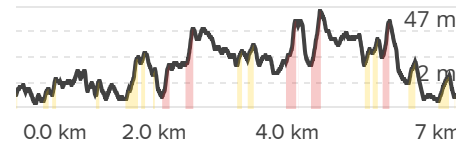

Scale 1: 30468 Datum WGS84

Gain: **40 m** Loss: **39 m**

Lake Weyba Lakewood drive loop
Sunshine Beach, QLD