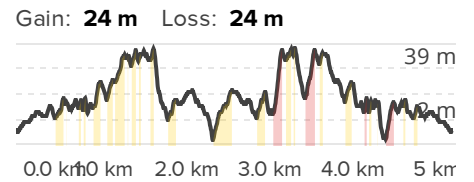

Scale 1: 30480 Datum WGS84

Coolum to pt Arkwright
Sunshine Beach, QLD