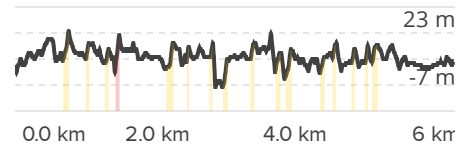

Scale 1: 23585 Datum WGS84

Gain: 17 m Loss: 17 m

Cotton tree to Alex Heads
Sunshine Beach, QLD