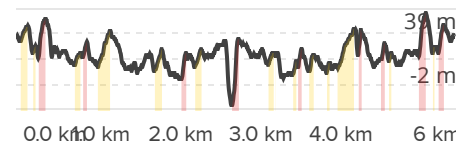

Scale 1: 26662 Datum WGS84

Gain: 93 m Loss: 93 m

**Noosa Hells gate**  
Sunshine Beach, QLD