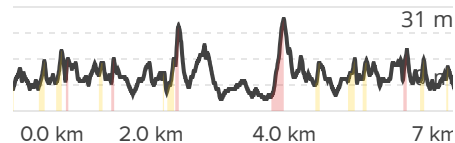

153.120 153.125 153.130 153.135 153.140 153.145 153.150

Scale 1: 36973 Datum WGS84

Gain: **87 m** Loss: **84 m**

**Kawana to Point Cartwright**  
Sunshine Beach, QLD