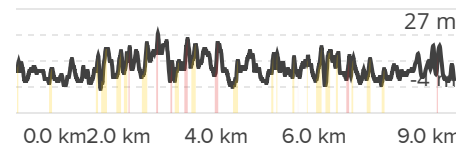

Gain: 100 m Loss: 102 m

**Lake Kawana Loop**  
Sunshine Beach, QLD