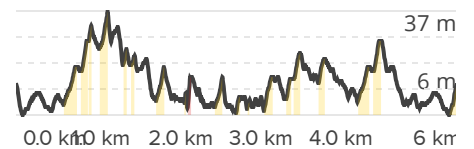

Scale 1: 22464 Datum WGS84

Gain: **78 m** Loss: **83 m**

**Cranks creek circuit Noosa Outlook**  
Sunshine Beach, QLD