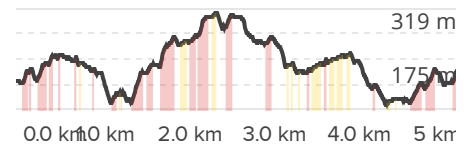

Gain: **235 m** Loss: **233 m**

Narrows lookout & Baroon lookout
North Maleny, QLD