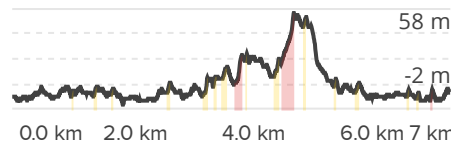

Scale 1: 26145 Datum WGS84

Gain: **98 m** Loss: **96 m**

**Weyba Creek Circuit**  
Sunshine Beach, QLD