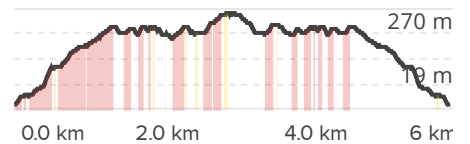

Scale 1: 24492 Datum WGS84

Gain: **302 m** Loss: **291 m**

Back track to Mt Tinbeerwah
Cooribah, QLD